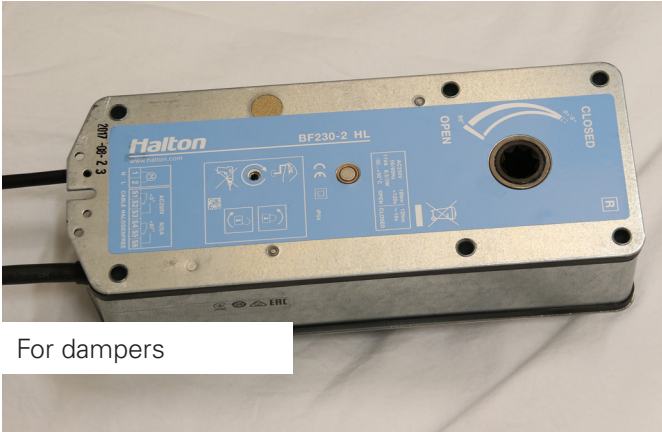

Spares for Halton Marine dampers

For dampers

Actuator BF230-2 HL (Marine)

Halton item number **ITM_001342**