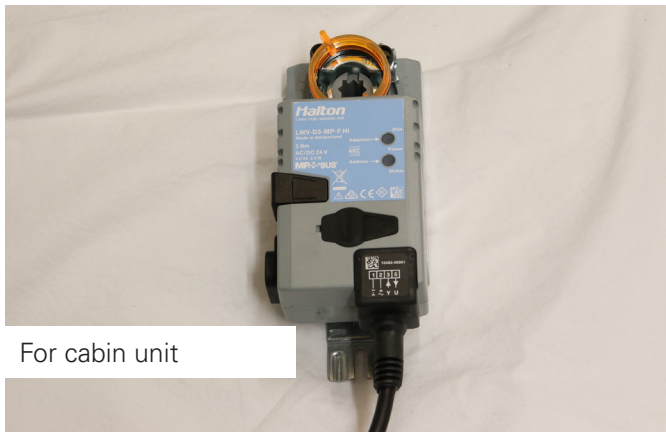

Halton item number **ITM_002098**

Spares for other Halton equipment

M01Y2018

For cabin unit

Actuator LMV-D3-MP-F-HI

Halton item number **ITM_001382**

For droplet separator

DSH filter G4 CL-KSM (several sizes)